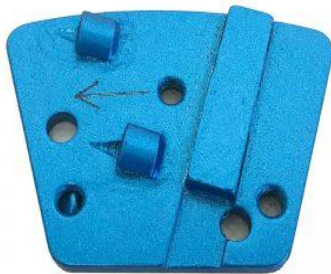

PART NO.	SEG	GRIT	COLOR
BKP2BK6	2	6	Black
BKP2BK18	2	16/20	Black
BKP2BK30	2	30/40	Black
BKP2BK60	2	60/80	Black
BKP2BK80	2	80/100	Black

Trapezoid Bolt-On Double Bar Segment - Extreme Hard Bond

PART NO.	SEG	GRIT	COLOR
HTSCARN26	2	6	Black
HTSCARN218	2	16/20	Black
HTSCARN230	2	30/40	Black
HTSCARN260	2	60/80	Black

TRAPEZOID BOLT-ON DOUBLE ROUND SEGMENT
Trapezoid Bolt-On Double Round Segment - Extreme Soft Bond

PART NO.	SEG	GRIT	COLOR
BK2268GO18	2	16/20	Gold
BK2268GO30	2	30/40	Gold
BK2268GO60	2	60/80	Gold
BK2268GO80	2	80/100	Gold
BK2268GO120	2	120/140	Gold

TRAPEZOID BOLT-ON - DOUBLE ARROW SEGMENT

Trapezoid Bolt-On Double Arrow 2 Segment - Medium Bond			
PART NO.	GRIT	HAND	COLOR
BKA2PR30-LH	30/40	LH	Red
BKA2PR30-RH	30/40	RH	Red

Trapezoid Bolt-On Double Arrow 2 Segment - Hard Bond			
PART NO.	GRIT	HAND	COLOR
BKA2PBK30-LH	30/40	LH	Black
BKA2PBK30-RH	30/40	RH	Black